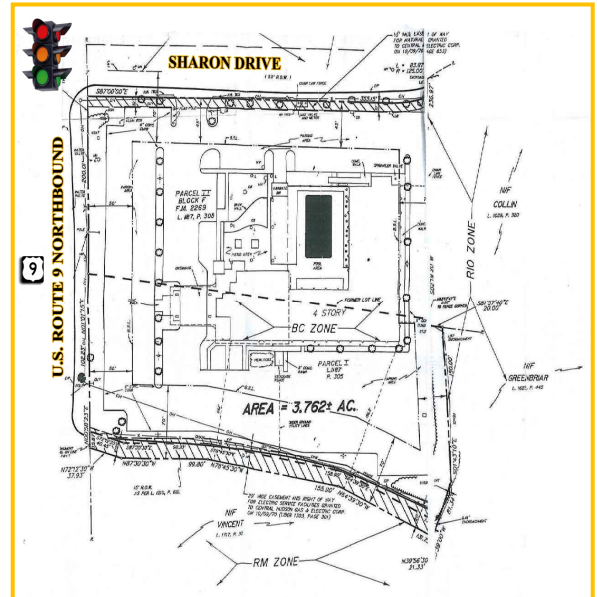

# RESTAURANT

## U.S. ROUTE 9 & SHARON DRIVE POUGHKEEPSIE, NEW YORK

### JOIN HOLIDAY INN EXPRESS

- **U.S. Route 9**  
2750 South Road  
Poughkeepsie, NY 12601
- **Location:** Southeast corner of U.S. Route 9 at Sharon Drive
- **Signalized Intersection**
- **Acreage:** A portion of 3.8 +/- Acres
- **Frontage:** 200.01' - U.S. Route 9 / 355.15' - Sharon Drive
- **Zoning:** B-H, Highway Business
- **Demand Generators:** IBM Poughkeepsie  
Casperkill Golf Club  
Poughkeepsie Galleria Mall  
Vassar College  
Marist College  
Culinary Institute of America  
Vassar Brothers Medical Center  
MidHudson Regional Hospital