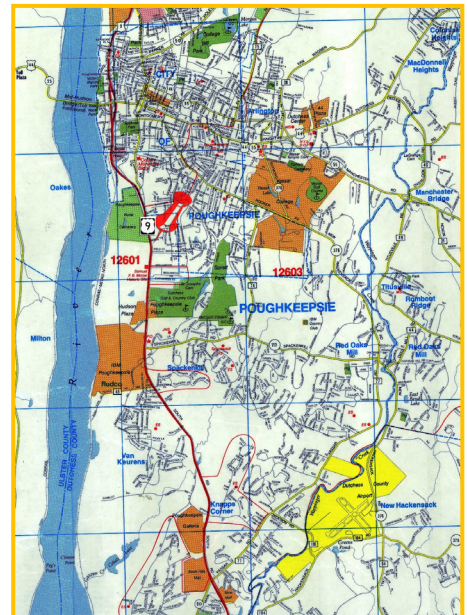

## U.S. ROUTE 9 & SHARON DRIVE POUGHKEEPSIE, NEW YORK

### JOIN HOLIDAY INN EXPRESS

- **U.S. Route 9**  
2750 South Road  
Poughkeepsie, NY 12601
- **Location:** Southeast corner of U.S. Route 9 at Sharon Drive
- **Signalized Intersection**
- **Acreage:** A portion of 3.8 +/- Acres
- **Frontage:** 200.01' - U.S. Route 9 / 355.15' - Sharon Drive
- **Zoning:** B-H, Highway Business
- **Demand Generators:** IBM Poughkeepsie  
Casperkill Golf Club  
Poughkeepsie Galleria Mall  
Vassar College  
Marist College  
Culinary Institute of America  
Vassar Brothers Medical Center  
MidHudson Regional Hospital

#### Area Traffic Count:

U.S. Route 9 from Beechwood Avenue to Academy St. - 52,396 AADT

- **Asking Price:** Available Upon Request

\* ALL DATA BELIEVED TO BE ACCURATE BUT NOT WARRANTED \*\*

**Properties Group, LLC**  
295 Main St.  
Poughkeepsie, NY